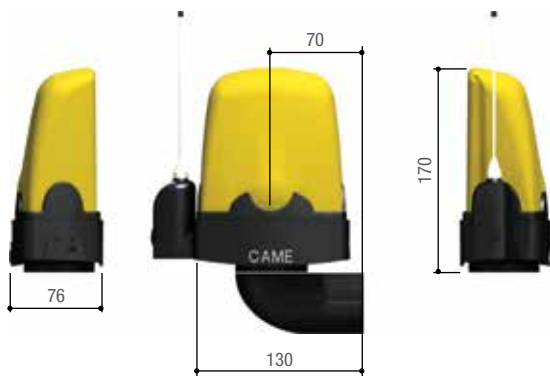

The flashing light even with manoeuvre counter function

- Elegant design and top-quality materials make up a flashing light that provides much more than just a light warning.
- Long-lasting and low consumption. Its energy efficiency is the result of its low consumption (1W - 120 V AC / 2W - 230 V AC / 2 W - 24 V AC - DC).
- A wall-mounting support solves any installation issues.

Dimensions (mm)

Technical features

MODELS	KLED	KLED24
Protection rating (IP)	54	54
Power supply (V)	120 - 230 AC 50/60 Hz	24 AC 50/60 Hz - 24 DC
Power (W)	2 (230 V AC) 1 (120 V AC)	2
Operating temperature (°C)	-20 ÷ +55	-20 ÷ +55
Material	ABS - POLYCARBONATE	ABS - POLYCARBONATE