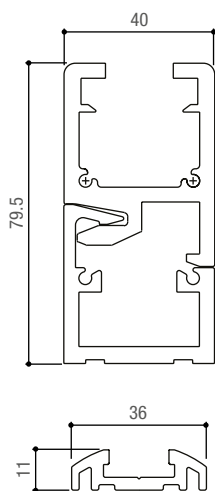

Emergency device in case of blackouts

- For sliding doors, when an emergency opening is required.
- Integrates perfectly with CAME's S40 series door profiles.
- Ground slide guide to allow rotation of the door for the emergency opening.
- The special and safe profiles for opening the door from outside.
- The antipanic system can be fitted to both moving and fixed leaves.

WARNING:

For door leaves greater than 1,100 mm and up to 1,500 mm it is MANDATORY to fit the accessory carriage supplied in the package.

In this case, the max weight of the moving leaf is indicated in the LIMITS TO USE table. On leaves lesser than 1,100 mm, fitting the carriage results in the best possible performance from the operator. Proper working of the carriage is ensured when the floor is perfectly smooth.

Dimensions (mm)

MI6010 • MI6110 • SIPA20 • SIPA21
1 MOVING LEAF

MI6020 • MI6120 • SIPA22 • SIPA 23
2 MOVING LEAVES

MI6040 • MI6140 • SIPA26 • SIPA27
2 MOVING LEAVES + 2 FIXED LEAVES

MI6030 • MI6130 • SIPA24 • SIPA25
1 MOVING LEAF + 1 FIXED LEAF LEAVES

Limits to use

RODEO	SIPARIO	MAX WIDTH OF LEAF/LEAVES (mm)	MOVING LEAVES - FIXED LEAVES
MI6010	SIPA20	1,100	YES - NO
MI6110	SIPA21	1,500	YES - NO
MI6020	SIPA22	1,100 + 1,100	YES - NO
MI6120	SIPA23	1,500 + 1,500	YES - NO
MI6030	SIPA24	1,100	YES - YES
MI6130	SIPA25	1,500	YES - YES
MI6040	SIPA26	1,100 + 1,100	YES - YES
MI6140	SIPA27	1,500 + 1,500	YES - YES
		RODEO	SIPARIO
		MAX WIDTH OF LEAF (mm)	MAX WIDTH OF LEAF (mm)
		MAX LEAF WEIGHT (kg)	MAX LEAF WEIGHT (kg)
		500 / 120	-
		600 / 90	-
		700 / 80	700 / 80
		800 / 70	800 / 70
		900 / 60	900 / 60
		1,000 - 1,500 / 40	1,000 - 1,500 / 40