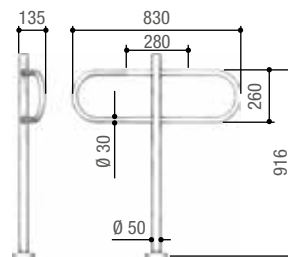

## The multi-purpose solution for controlling pedestrian flows

- Flag is the mechanical swing turnstile which you push to open and closes automatically thanks to the spring mechanism.
- It can be used in many different environments: swimming pools, sports centres, fitness/wellness centres, retail outlets, emergency exits, shopping centres and supermarkets.
- It is designed to aid access for disabled people.
- Flag is ideal wherever you need to control the direction in which people move.
- It is perfect if used as a service access in retail outlets and as an opening used as an emergency exit.

## Dimensions (mm)

PSOPG01 - PSOPG01X