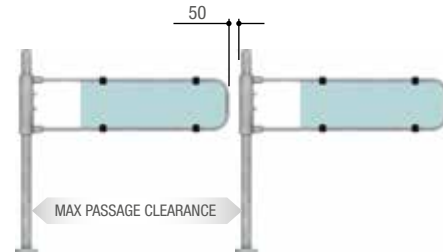

# Flag

Mechanical swing turnstiles

## The multi-purpose solution for controlling pedestrian flows

- Flag is the mechanical swing turnstile which you push to open and closes automatically thanks to the spring mechanism.
- It can be used in many different environments: swimming pools, sports centres, fitness/wellness centres, retail outlets, emergency exits, shopping centres and supermarkets.
- It is designed to aid access for disabled people.
- Flag is ideal wherever you need to control the direction in which people move.
- It is perfect if used as a service access in retail outlets and as an opening used as an emergency exit.

## Dimensions (mm)

PSOPG01 - PSOPG01X