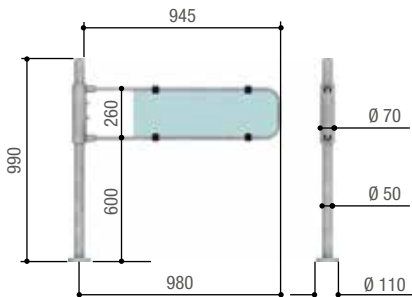

## The multi-purpose solution for controlling pedestrian flows

- Flag is the mechanical swing turnstile which you push to open and closes automatically thanks to the spring mechanism.
- It can be used in many different environments: swimming pools, sports centres, fitness/wellness centres, retail outlets, emergency exits, shopping centres and supermarkets.
- It is designed to aid access for disabled people.
- Flag is ideal wherever you need to control the direction in which people move.
- It is perfect if used as a service access in retail outlets and as an opening used as an emergency exit.

## Dimensions (mm)

PSOPG01 - PSOPG01X