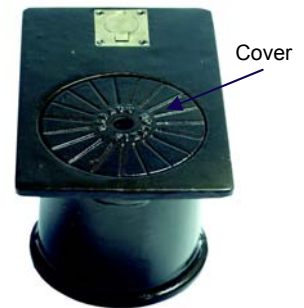

Fixator® with key