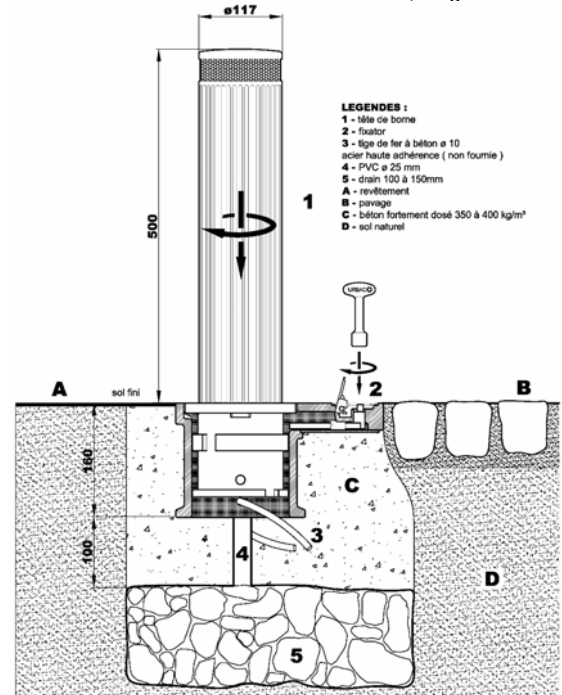

### DESCRIPTION

The « Generation 6 » Monobloc® removable bollard is available in diam. 4"72 for a height of 19"68 and 29"52 above ground level, as well as in diam. 7"87 and 9"84 for a height of 19"68 above ground level (except for Vendôme's).

The Vendôme bollard is in stainless steel with PG220 finishing, >< 0"078. It exists with a diameter of 6"10 and 8"66 for a height above ground level of 19"68 and 29"52.

The Fixator®, patented by Urbaco, is a device which makes fixed bollards and posts (manually) removable. With the turn of a key, the bollard unlocks and can be removed from the Fixator® socket. Finally, just place the cover over the emptied socket to leave.

Access control in 3 steps:

1. Unlock
2. Turn
3. Lift

For a small budget, a simple and efficient solution to control access to a site which does not need frequent opening.

The Fixator® is embedded in concrete up to the rectangular part (upper part). Resistance to shock and impacts therefore largely depends on how firmly the Fixator® is anchored into the ground.

### INSTALLATION PLAN

e.g.: Bollard, diam. 4"72, height 19"68.

Acropole bollard head